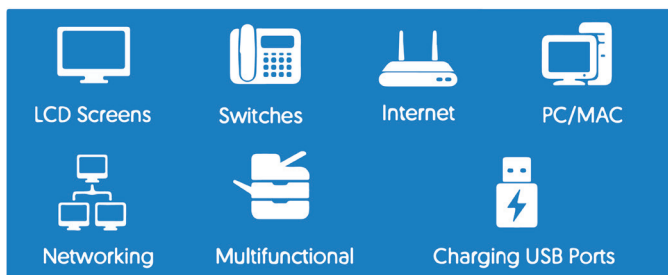

PRO - Series Interactive UPS

PRO Series high performance UPS with Automatic Voltage Regulator preserve battery life for high efficiency long run time.

Highlights:

- Uninterruptable power supply
- LCD Display
- Corrects brownouts and over-voltage
- Battery supported outlets
- Automatic Voltage Regulator "AVR"
- 4 or 2 USB charging ports 2.1 A
- Compact Size, Lightweight
- Wide Input voltage window
- Optional two 2 tower presentation
- Generator and Inverter Compatible
- 3 years warranty

*Specifications are subject to change without notice.

AB-PRO750T ~ AB-PRO2000T

IDEAL PARA USO EN CASA Y OFICINA

Proteja su Computadora y periféricos, como Impresoras, Enrutadores, Módems, Sistemas de Teatro en Casa.

PRO750T & 1000T

Vista de frente

Vista posterior

PRO1500T & 2000T

Vista de frente

Vista posterior

2 y 4 USB

Puertos de carga